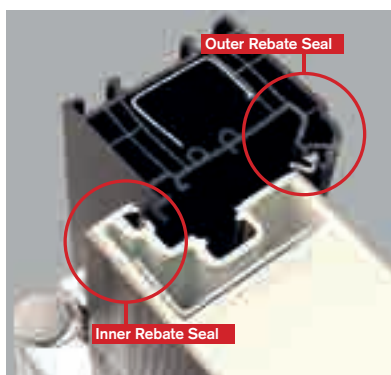

Stay snug with
double protection
from draughts with
our double rebate

Did you know that much like your washing machine or your fridge freezer, your front door can be energy rated too? So, when we created our flagship product the Apeer70, we used the very latest in design and materials to help keep the heat in and the cold out; creating one of the most energy efficient doors available.

A-RATED by design

YOU'RE
HOME NOW

Double Rebate

Apeer70's double rebate system adds additional draught protection by creating an internal secondary rebated seal.

Triple Glazed*

For better insulation every Apeer70 is equipped with toughened triple glazed units and Apeer44 with double glazed units. Glazed units are also available with Low E glass and can be gas filled to offer improved thermal performance.

*Low E glass is only available in clear.