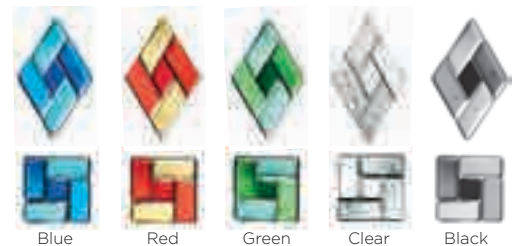

Code
Stippolyte or equivalent

Code
Flemish or equivalent

Code
Minster or equivalent

Code
Cotswold or equivalent

Code
Contour or equivalent

Code
Satin or equivalent

Fused Tile (FT Codes) Colour Options

Please note colour changes must be specified on the order form.