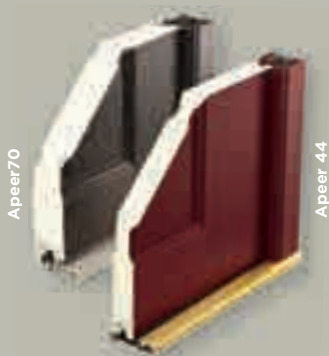

Choose from either one of our two main formats - Apeer70 and Apeer 44*