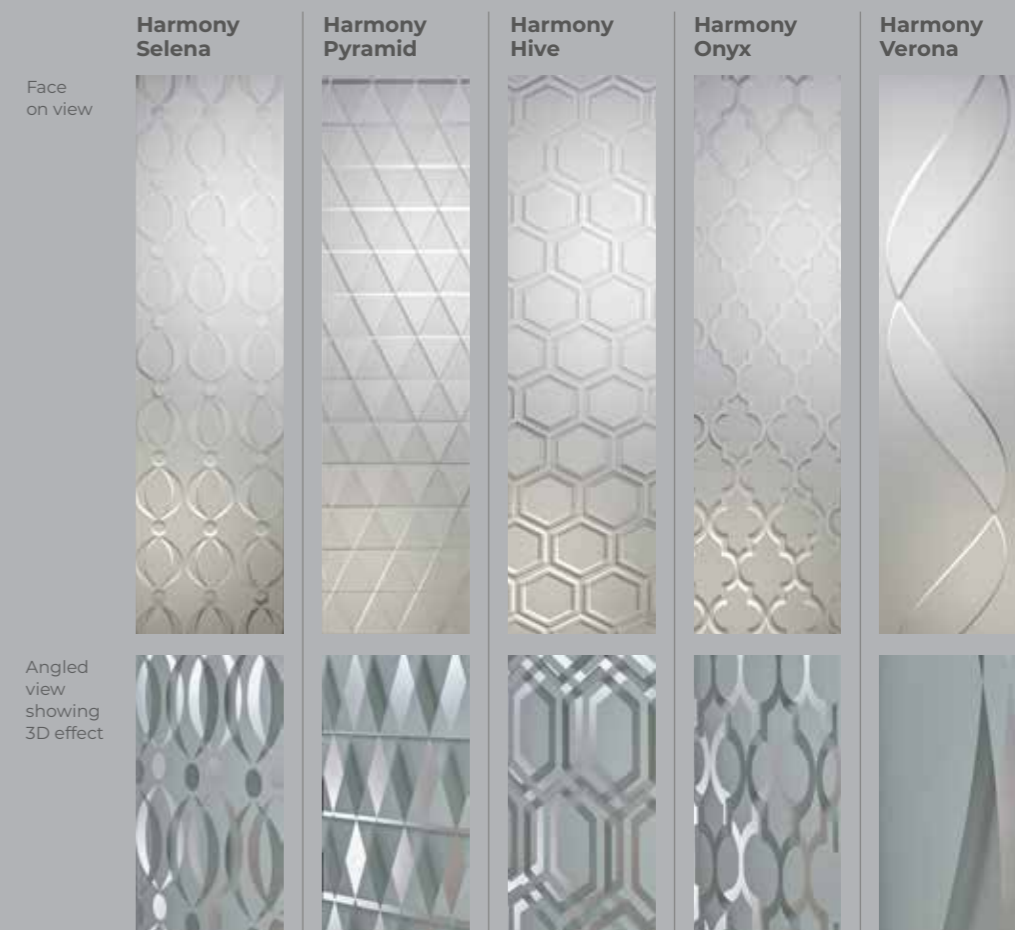

Kensington Two
Colour Chartwell Green
Glass Harmony Onyx
Frame Chartwell Green

Madrid Two
Colour Silver Grey
Glass Harmony Verona
Frame Silver Grey

Madrid Two
Colour White
Glass Harmony Selena
Frame White

Rome One
Colour Black Brown
Glass Harmony Pyramid
Frame Black Brown

Rome One
Colour White
Glass Harmony Hive
Frame White

Monaco One
Colour Anthracite Grey
Glass Harmony Verona
Frame Anthracite Grey

MODERN TRIM COLLECTION

If you're looking for a contemporary style that makes a real statement, the Modern Trim Collection, featuring high grade, stainless-steel trims, is the perfect choice for your home.

Modern 5051
Colour White
Frame White